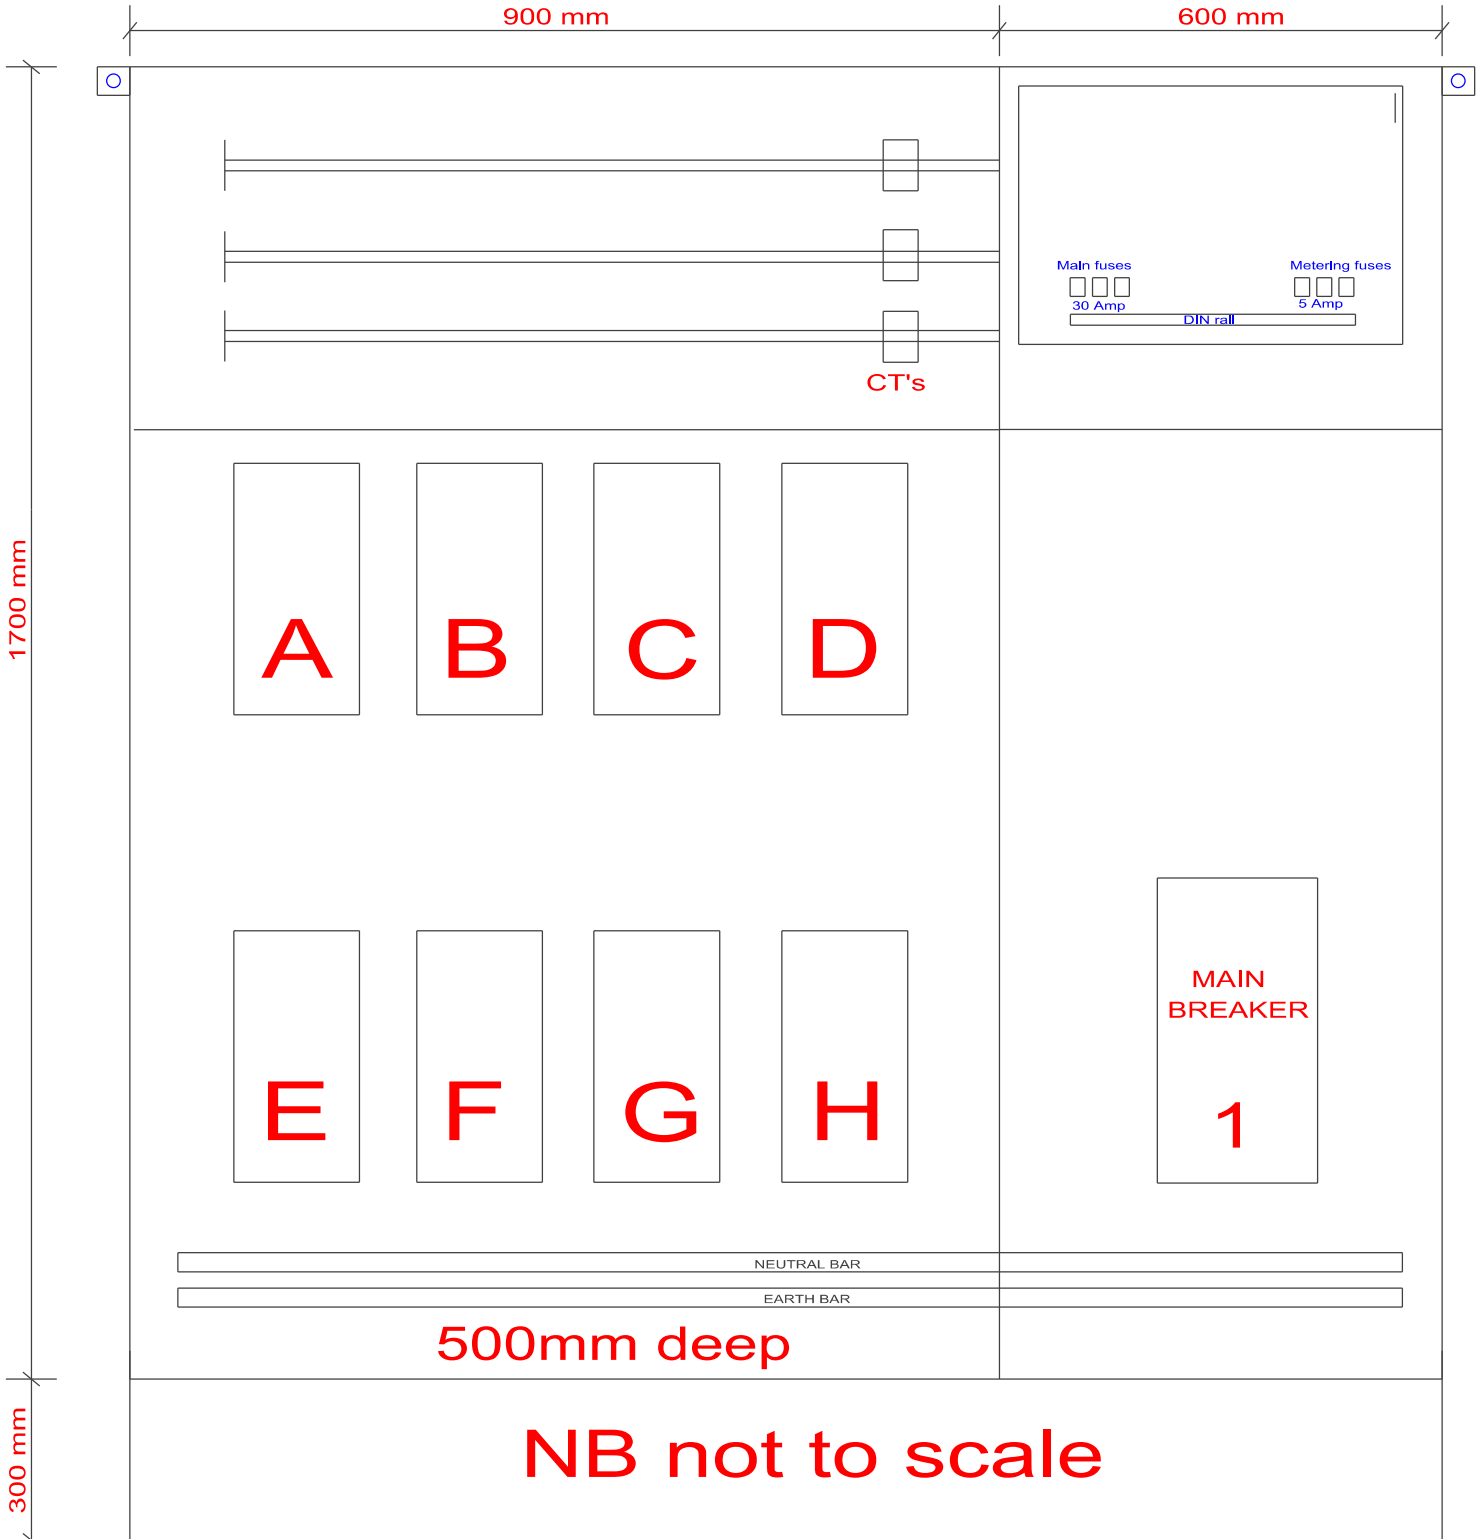

TYPICAL LAYOUT DRAWING (FLOOR STANDING WALL MOUNTED)  
LV SUBSTATION DISTRIBUTION BOARD (SINGLE TRANSFORMER)

**PANEL LAYOUT WITH DOORS REMOVED**